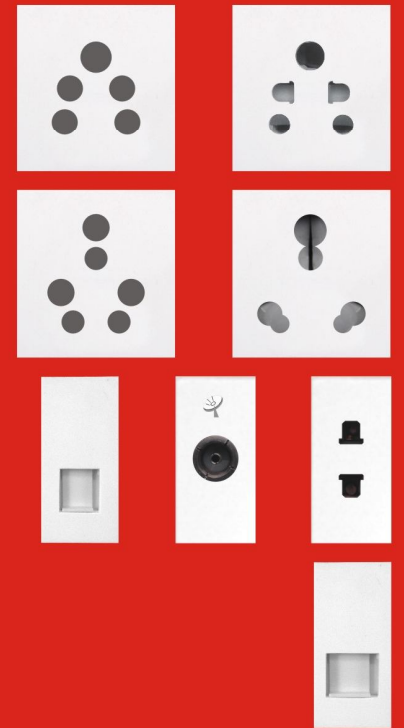

CODE	PRODUCTS	MOD	PRICE PER PC.	UNITS PER BOX.
2.5/6 AMP. & 16 AMP. SOCKETS				
AS 21	6 AMP. 5 PIN SOCKET	2	70.40	10
AS 22	6 AMP. MULTI SOCKET WITH SHUTTER	2	118.60	10
AS 23	6 & 16 AMP. 6 PIN SOCKET	2	126.00	10
AS 24	6 & 16 AMP. SOCKET WITH SHUTTER	2	151.90	10
AS 25	RJ-11 TELEPHONE JACK	1	92.60	10
AS 26	T. V. SOCKET	1	63.00	10
AS 27	2.5 AMP. 2 PIN SOCKET	1	57.50	10
AS 28	RJ-45 MODEM JACK FOR COMPUTERS CAT 5	1	214.90	10
AS 29	RJ-45 MODEM JACK FOR COMPUTERS CAT 6	1	250.00	10

INDICATOR, DIMMERS & REGULATORS

AS 31	INDICATOR	1	63.00	10
AS 32	NIGHT LAMP	2	110.00	10
AS 33	DUMMY PLATE	1	13.00	60
AS 34	LIGHT CONTROL DIMMER 450W.	1	196.30	10
AS 35	LIGHT CONTROL DIMMER 650W.	2	274.10	10
AS 36	STEP REGULATOR HUM FREE	1	274.10	10
AS 37	STEP REGULATOR HUM FREE	2	355.60	10
AS 38	FOOT LIGHT SHEET	4	150.00	10
AS 39	BATTEN HOLDER / ANGLE HOLDER MOD.	-	88.90	10

FUSE & MCB'S

AS 41	KIT KAT FUSE	1	00.00	10
AS 42	6-32 A. MINI TRIP SWITCH SINGLE POLE	1	190.00	10
AS 43	6-32 A. MINI TRIP SWITCH DOUBLE POLE	2	481.50	10