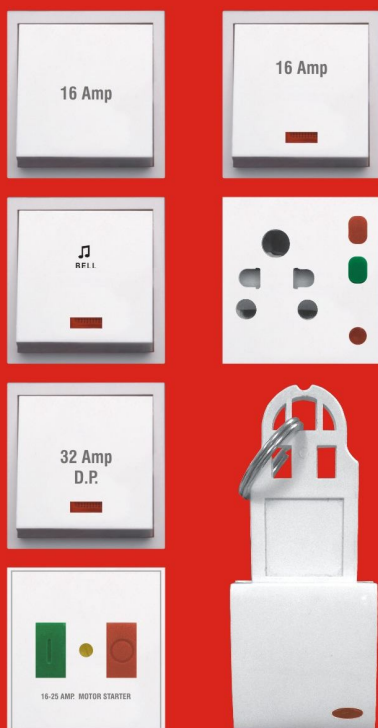

AQUA

AQUA

  
**NORCO**  
WE MAKE ELECTRICITY SAFE

w.e.f.  
JANUARY 2013  
Catalogue & Price List

### DELUXE

### SUPER

CODE	PRODUCTS	MOD	PRICE PER PC.	UNITS PER BOX.
<b>6 AMP. &amp; 16 AMP. SWITCHES (DELUXE)</b>				
AD 01	6 AMP. 1 WAY SWITCH	1	46.30	20
AD 02	6 AMP. 2 WAY SWITCH	1	64.90	10
AD 03	6 AMP. BELL PUSH	1	59.30	10
AD 04	16 AMP. 1 WAY SWITCH	1	77.80	10
AD 05	16 AMP. 2 WAY SWITCH	1	103.80	10
<b>6 AMP. &amp; 16 AMP. SWITCHES (SUPER)</b>				
AS 01	6 AMP. 1 WAY SWITCH	1	59.30	10
AS 02	6 AMP. 2 WAY SWITCH	1	85.20	10
AS 03	6 AMP. BELL PUSH WITH INDICATOR	1	72.30	10
AS 04	16 AMP. 1 WAY SWITCH	1	100.00	10
AS 05	16 AMP. 2 WAY SWITCH	1	126.00	10
<b>6 AMP. , 16 AMP. &amp; 32 AMP. MEGA SWITCHES</b>				
AS 06	16 AMP. SWITCH	2	144.50	10
AS 07	16 AMP. SWITCH WITH INDICATOR	2	155.60	10
AS 08	6 AMP. BELL PUSH WITH INDICATOR	2	133.40	10
AS 09	6 AMP. SWITCH SOCKET COMBINED	2	185.20	10
AS 10	32 AMP. D.P. SWITCH WITH INDICATOR	2	207.50	10
AS 11	32 AMP. D.P. ENERGY SAVER KEY TAG WITH INDICATOR & MOUNTING PLATE	2	555.60	10
AS 12	16 - 25 AMP. MOTOR STARTER	2	555.60	10