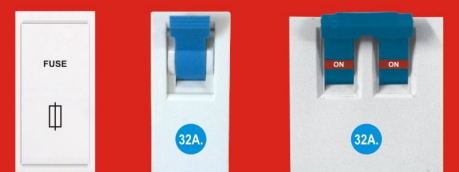

CODE	PRODUCTS	MOD	PRICE PER PC.	UNITS PER BOX.
2.5/6 AMP. & 16 AMP. SOCKETS				
AS 21	6 AMP. 5 PIN SOCKET	2	70.40	10
AS 22	6 AMP. MULTI SOCKET WITH SHUTTER	2	118.60	10
AS 23	6 & 16 AMP. 6 PIN SOCKET	2	126.00	10
AS 24	6 & 16 AMP. SOCKET WITH SHUTTER	2	151.90	10
AS 25	RJ-11 TELEPHONE JACK	1	92.60	10
AS 26	T. V. SOCKET	1	63.00	10
AS 27	2.5 AMP. 2 PIN SOCKET	1	57.50	10
AS 28	RJ-45 MODEM JACK FOR COMPUTERS CAT 5	1	214.90	10
AS 29	RJ-45 MODEM JACK FOR COMPUTERS CAT 6	1	250.00	10

INDICATOR, DIMMERS & REGULATORS

AS 31	INDICATOR	1	63.00	10
AS 32	NIGHT LAMP	2	110.00	10
AS 33	DUMMY PLATE	1	13.00	60
AS 34	LIGHT CONTROL DIMMER 450W.	1	196.30	10
AS 35	LIGHT CONTROL DIMMER 650W.	2	274.10	10
AS 36	STEP REGULATOR HUM FREE	1	274.10	10
AS 37	STEP REGULATOR HUM FREE	2	355.60	10
AS 38	FOOT LIGHT SHEET	4	150.00	10
AS 39	BATTEN HOLDER / ANGLE HOLDER MOD.	-	88.90	10

FUSE & MCB'S

AS 41	KIT KAT FUSE	1	00.00	10
AS 42	6-32 A. MINI TRIP SWITCH SINGLE POLE	1	190.00	10
AS 43	6-32 A. MINI TRIP SWITCH DOUBLE POLE	2	481.50	10