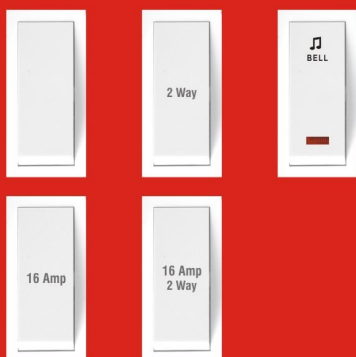

### SUPER

CODE	PRODUCTS	MOD	PRICE PER PC.	UNITS PER BOX.
<b>6 AMP. &amp; 16 AMP. SWITCHES (DELUXE)</b>				
AD 01	6 AMP. 1 WAY SWITCH	1	46.30	20
AD 02	6 AMP. 2 WAY SWITCH	1	64.90	10
AD 03	6 AMP. BELL PUSH	1	59.30	10
AD 04	16 AMP. 1 WAY SWITCH	1	77.80	10
AD 05	16 AMP. 2 WAY SWITCH	1	103.80	10
<b>6 AMP. &amp; 16 AMP. SWITCHES (SUPER)</b>				
AS 01	6 AMP. 1 WAY SWITCH	1	59.30	10
AS 02	6 AMP. 2 WAY SWITCH	1	85.20	10
AS 03	6 AMP. BELL PUSH WITH INDICATOR	1	72.30	10
AS 04	16 AMP. 1 WAY SWITCH	1	100.00	10
AS 05	16 AMP. 2 WAY SWITCH	1	126.00	10
<b>6 AMP. , 16 AMP. &amp; 32 AMP. MEGA SWITCHES</b>				
AS 06	16 AMP. SWITCH	2	144.50	10
AS 07	16 AMP. SWITCH WITH INDICATOR	2	155.60	10
AS 08	6 AMP. BELL PUSH WITH INDICATOR	2	133.40	10
AS 09	6 AMP. SWITCH SOCKET COMBINED	2	185.20	10
AS 10	32 AMP. D.P. SWITCH WITH INDICATOR	2	207.50	10
AS 11	32 AMP. D.P. ENERGY SAVER KEY TAG WITH INDICATOR & MOUNTING PLATE	2	555.60	10
AS 12	16 - 25 AMP. MOTOR STARTER	2	555.60	10