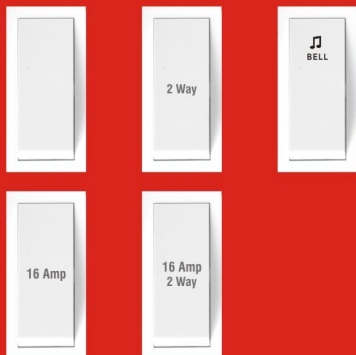

### SUPER

CODE	PRODUCTS	MOD	PRICE PER PC.	UNITS PER BOX.
<b>6 AMP. &amp; 16 AMP. SWITCHES (DELUXE)</b>				
AD 01	6 AMP. 1 WAY SWITCH	1	46.30	20
AD 02	6 AMP. 2 WAY SWITCH	1	64.90	10
AD 03	6 AMP. BELL PUSH	1	59.30	10
AD 04	16 AMP. 1 WAY SWITCH	1	77.80	10
AD 05	16 AMP. 2 WAY SWITCH	1	103.80	10
<b>6 AMP. &amp; 16 AMP. SWITCHES (SUPER)</b>				
AS 01	6 AMP. 1 WAY SWITCH	1	59.30	10
AS 02	6 AMP. 2 WAY SWITCH	1	85.20	10
AS 03	6 AMP. BELL PUSH WITH INDICATOR	1	72.30	10
AS 04	16 AMP. 1 WAY SWITCH	1	100.00	10
AS 05	16 AMP. 2 WAY SWITCH	1	126.00	10
<b>6 AMP. , 16 AMP. &amp; 32 AMP. MEGA SWITCHES</b>				
AS 06	16 AMP. SWITCH	2	144.50	10
AS 07	16 AMP. SWITCH WITH INDICATOR	2	155.60	10
AS 08	6 AMP. BELL PUSH WITH INDICATOR	2	133.40	10
AS 09	6 AMP. SWITCH SOCKET COMBINED	2	185.20	10
AS 10	32 AMP. D.P. SWITCH WITH INDICATOR	2	207.50	10
AS 11	32 AMP. D.P. ENERGY SAVER KEY TAG WITH INDICATOR & MOUNTING PLATE	2	555.60	10
AS 12	16 - 25 AMP. MOTOR STARTER	2	555.60	10